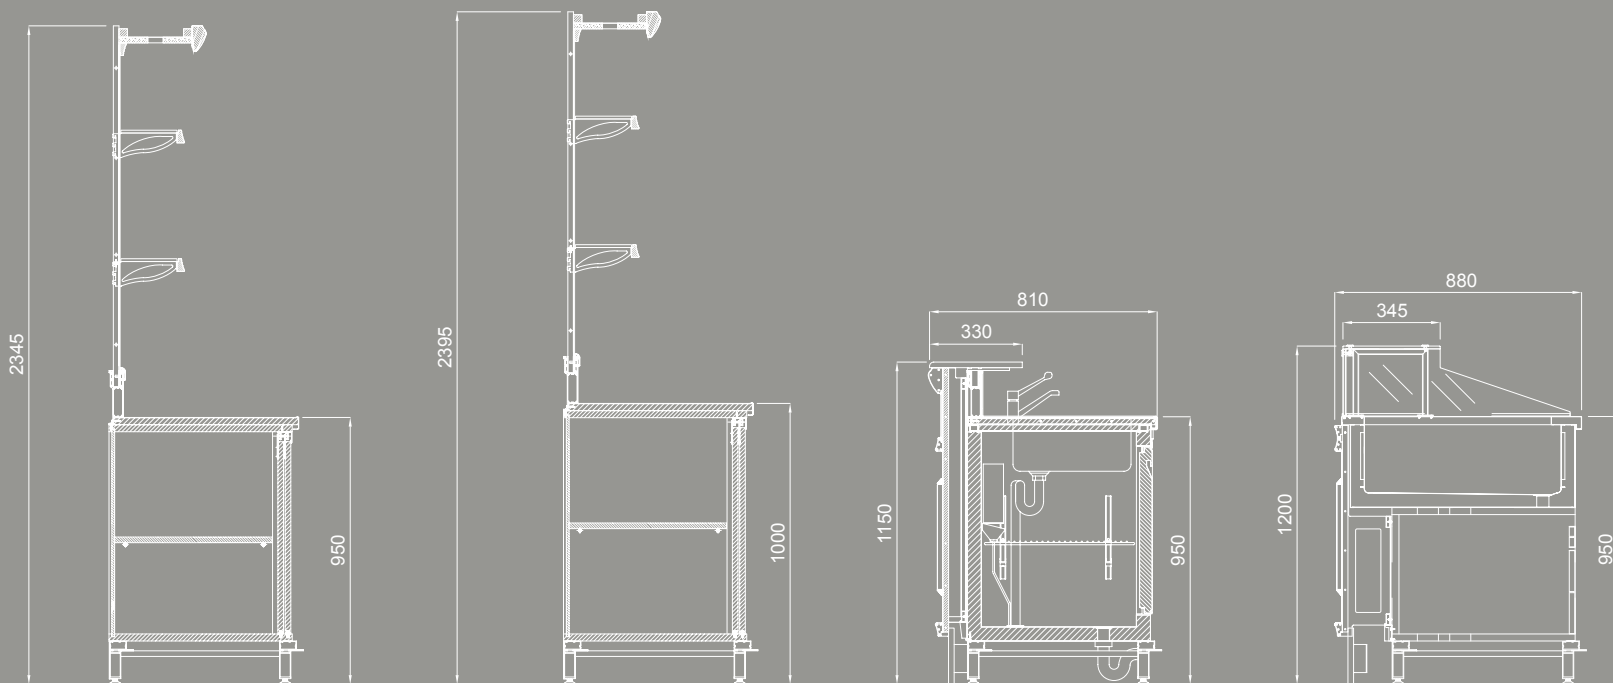

*Counters are finished in melamine sheeting with horizontal vein patterns, while surrounds are lacquered for a velvet-smooth look.*

*Panels are available without the rectangular medallion feature on request.*